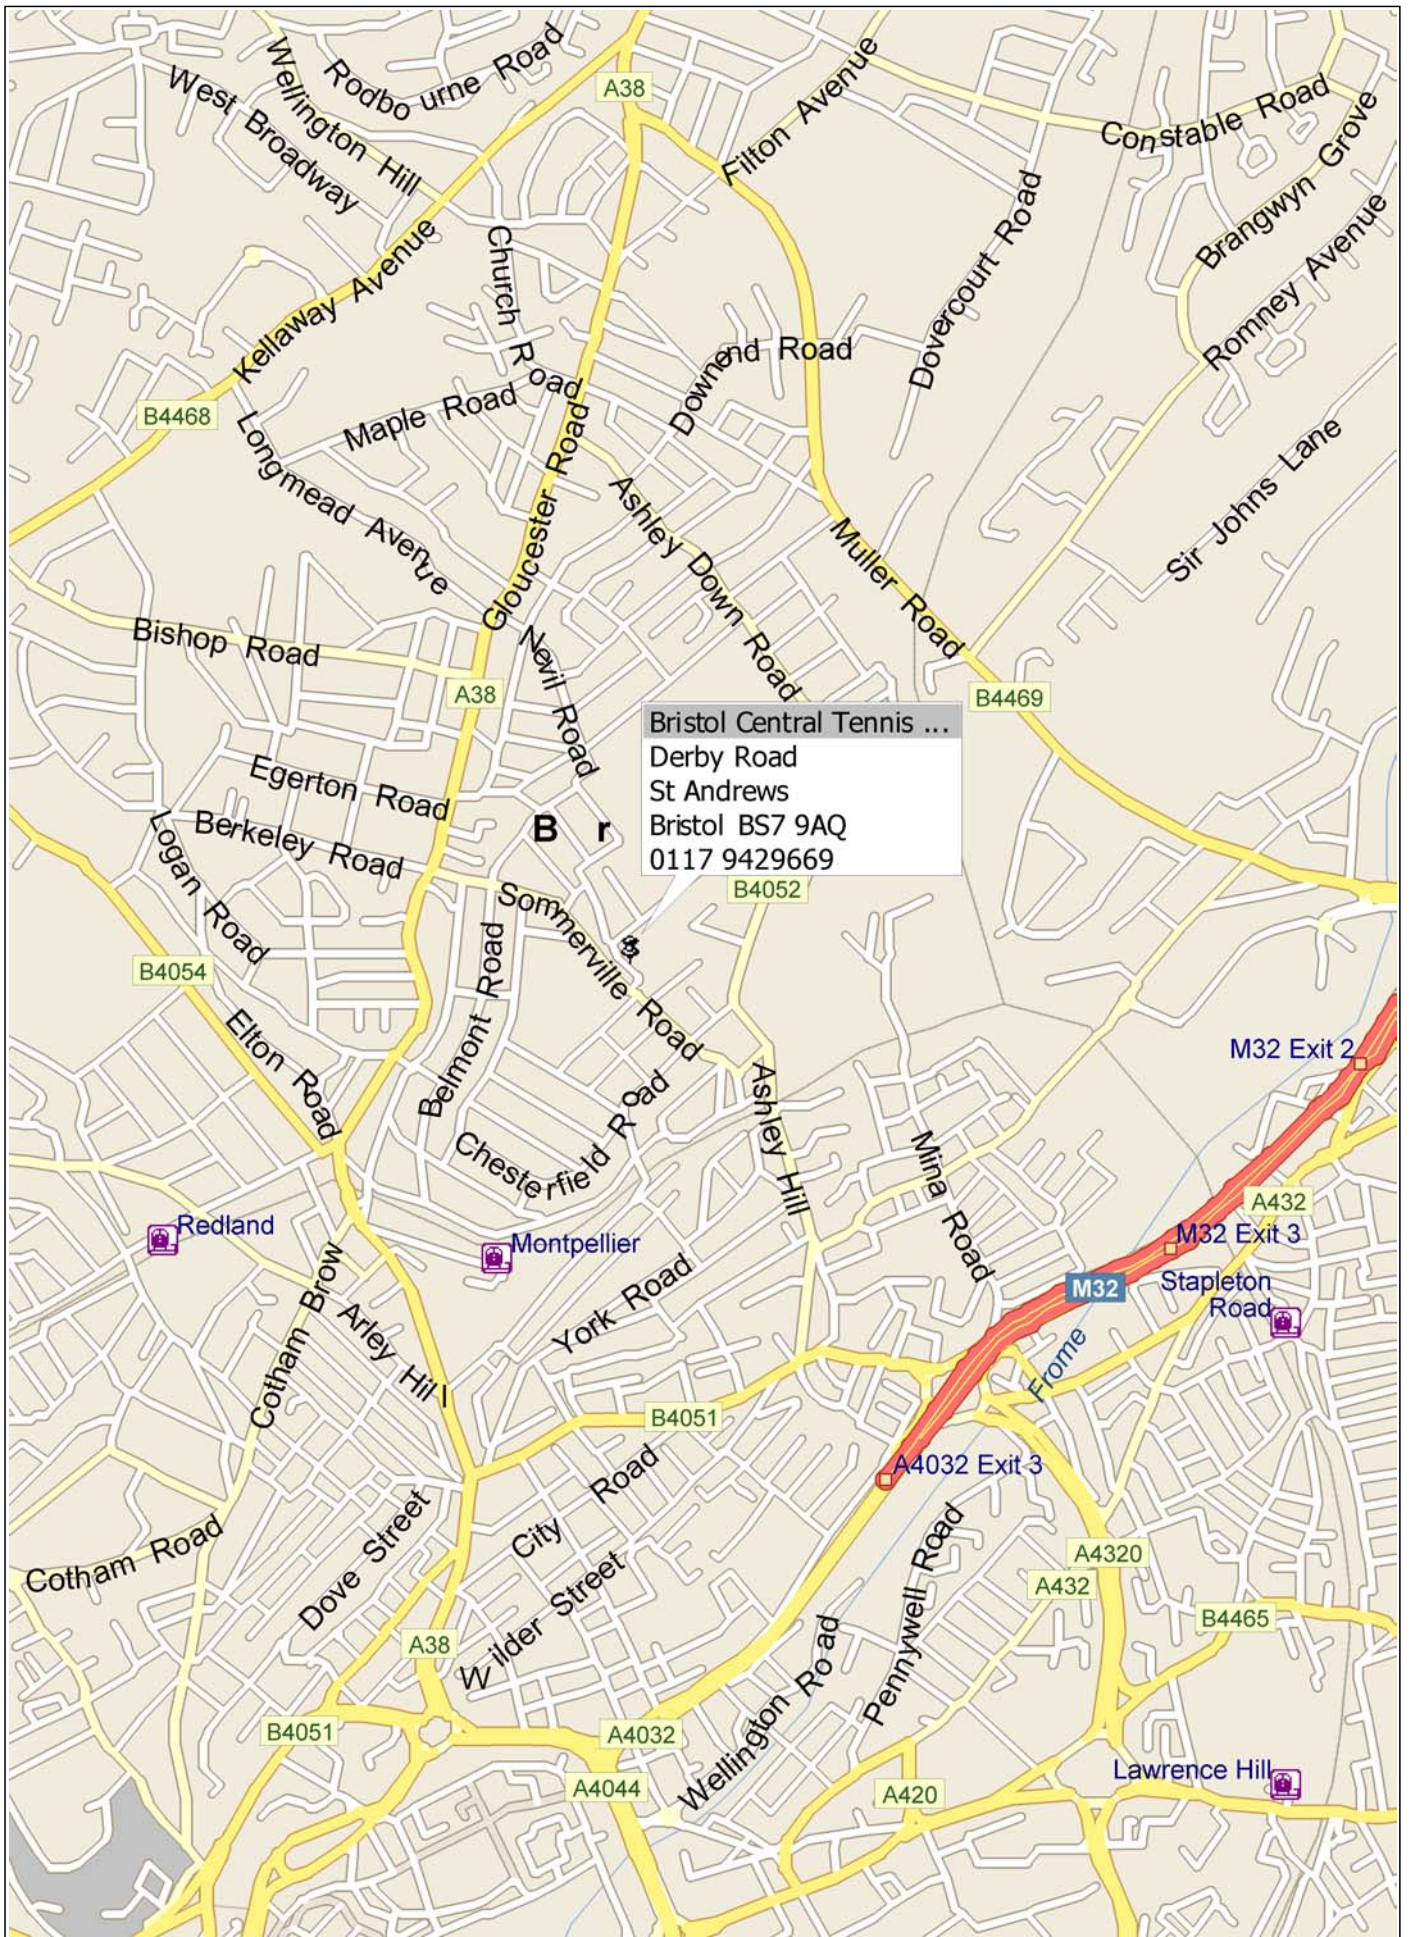

# BCTC

Bristol Central Tennis ...  
Derby Road  
St Andrews  
Bristol BS7 9AQ  
0117 9429669

0 mi 0.2 0.4 0.6